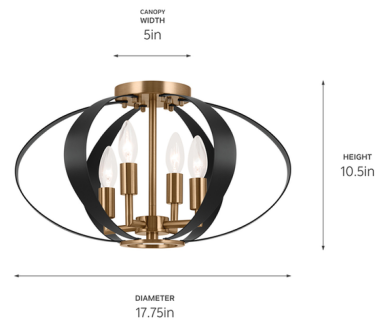

Lightology

lightology.com
866-954-4489
04-25-26

Project: _____

Company: _____

Location: _____ Fixture Type: _____

SPEC #: **KHR1223162**

Approved On: _____ Approved By: _____

Cecil Semi Flush Ceiling Light By Kichler

Description

The Cecil Semi Flush Ceiling Light offers a contemporary aesthetic with its lampholder cluster set inside a modern open frame. Place it in an entryway, or install multiple down a hallway to add ambient illumination.

Shown in champagne bronze

Specifications

COLOR	N/A
BODY FINISH	Champagne Bronze
WATTAGE	240W
DIMMER	Standard 120V
DIMENSIONS	17.75"W x 10.5"H
BULB NOT INCLUDED	4 x B10/Candelabra (E12)/60W/120V Incandescent
OTHER BULB OPTIONS	4 x B10/Candelabra (E12)/120V LED