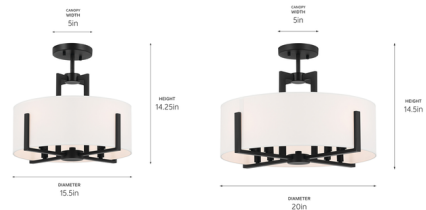

Lightology

lightology.com
866-954-4489
04-23-26

Project: _____

Company: _____

Location: _____ Fixture Type: _____

SPEC #: **KHR1223164**

Approved On: _____ Approved By: _____

Malen Convertible Semi Flush Ceiling Light By Kichler

Description

The Malen Convertible Semi Flush Ceiling Light showcases a contemporary yet timeless design, with a white linen shade resting in a simple frame of metal uprights. Light shines through the shade and out through the open bottom to provide ambient illumination. This versatile semi flush mount can be converted to a pendant using downrods which are sold separately. Note: The downrods pictured are not included.

Shown in black

Specifications

COLOR N/A
BODY FINISH Black
WATTAGE 100W
DIMMER Standard 120V
DIMENSIONS 15.5"W x 14.25"H
BULB NOT INCLUDED 4 x B10/Candelabra (E12)/25W/120V Incandescent
OTHER BULB OPTIONS 4 x B10/Candelabra (E12)/120V LED