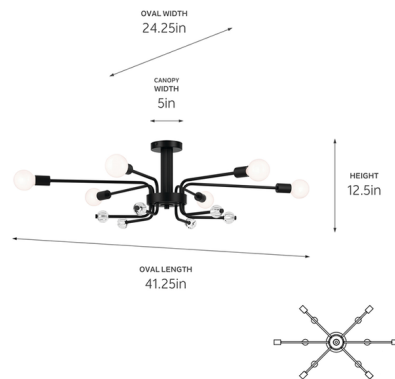

Shown in black