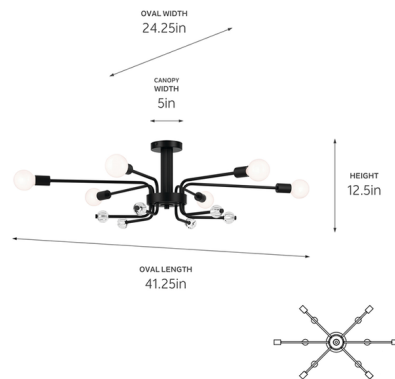

Lightology

lightology.com
866-954-4489
05-25-26

Project: _____

Company: _____

Location: _____ Fixture Type: _____

SPEC #: **KHR1223195**

Approved On: _____ Approved By: _____

Ocala Semi Flush Ceiling Light By Kichler

Description

The Ocala Semi Flush Ceiling Light adds a decorative burst to your space with its radiating arms and clear crystal sphere accents. The arms can be spread out evenly or rotated into a more linear arrangement if desired. Use this light to add a layer of ambient illumination to bedrooms, entryways and transition spaces.

Specifications

COLOR	N/A
BODY FINISH	Polished Nickel
WATTAGE	360W
DIMMER	Standard 120V
DIMENSIONS	41.25"W x 12.5"H x 24.25"D
BULB NOT INCLUDED	6 x G25/Medium (E26)/60W/120V Incandescent
OTHER BULB OPTIONS	6 x A19/Medium (E26)/120V Incandescent 6 x A19/Medium (E26)/120V LED 6 x G25/Medium (E26)/120V LED

Shown in polished nickel

CLICK TO VIEW PRODUCT

Notes: