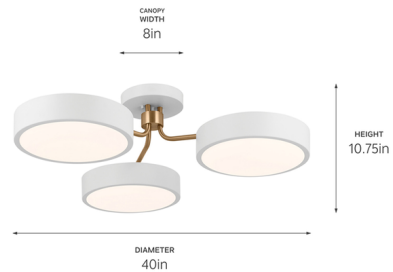

### Description

With its trio of round LED lights, the Sago Semi Flush Ceiling Light has an on-trend oversized design, illuminating your space with style. Satin etched acrylic diffusers cast soft ambient lighting. The low profile is perfect for smaller bedrooms, mudrooms, dining nooks and other applications with low ceilings.

### Specifications

COLOR . . . . . Satin Etched  
BODY FINISH . . . . . White  
WATTAGE . . . . . 69.6W  
DIMMER . . . . . Low Voltage Electronic  
DIMENSIONS . . . . . 40"W x 10.75"H  
INTEGRATED LED MODULE . . . . . 3 x LED/23.2W/120V LED

### Technical Information

LAMP LIFE . . . . . 40000 hours  
COLOR RENDERING . . . . . 90 CRI  
LAMP COLOR . . . . . 3000K  
LUMENS/WATT . . . . . 99.14  
LUMINOUS FLUX . . . . . 2300 lumens

Shown in white / satin etched