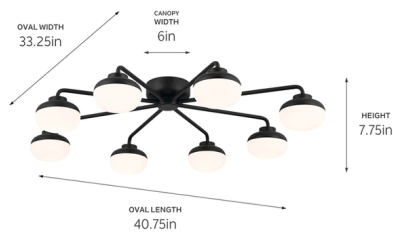

### Description

The Remy Semi Flush Ceiling Light offers a modern, on-trend oversized style with its 8 round lights spread out on individual arms. Each light is diffused through opal glass, casting soft ambient lighting. The close-to-ceiling design is a great option for smaller bedrooms, dining nooks, home offices and other spaces with low ceilings.

### Specifications

COLOR	Opal
BODY FINISH	Black
WATTAGE	32W
DIMMER	Low Voltage Electronic
DIMENSIONS	40.75"W x 7.75"H x 33.25"D
INTEGRATED LED MODULE	8 x LED/4W/120V LED

### Technical Information

LAMP LIFE	40000 hours
COLOR RENDERING	90 CRI
LAMP COLOR	3000K
LUMENS/WATT	662.50
LUMINOUS FLUX	2650 lumens

Shown in black / opal

CLICK TO VIEW PRODUCT

Notes: