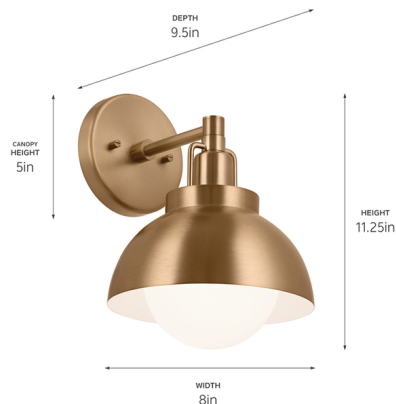

## Niva Convertible Wall Sconce

By Kichler

### Description

The Niva Convertible Wall Sconce is as versatile as it is stylish. It comes as a wall mount with hardware to convert to a semi flush ceiling light, and it can be converted to a pendant using downrods sold separately. Its sleek metal design with domed shade complements many design styles from modern to industrial. Light shines through a satin etched cased opal glass diffuser, perfect for illuminating an entryway, kitchen, or hallway. Note: The downrods pictured are not included and are sold separately.

### Specifications

COLOR . . . . . Opal  
BODY FINISH . . . . . Champagne Bronze  
WATTAGE . . . . . 60W  
DIMMER . . . . . Standard 120V  
DIMENSIONS . . . . . 8"W x 11.25"H x 9.5"D  
BULB NOT INCLUDED . . . . . 1 x A19/Medium (E26)/60W/120V Incandescent  
OTHER BULB OPTIONS . . . . . 1 x A19/Medium (E26)/120V LED