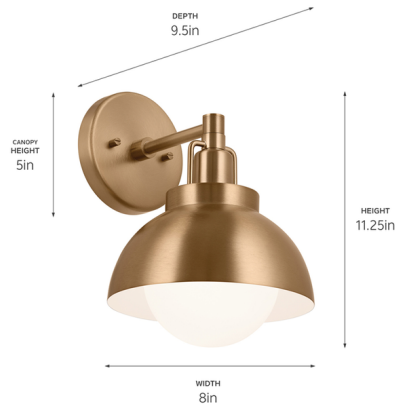

Lightology

lightology.com
866-954-4489
04-12-26

Project: _____

Company: _____

Location: _____ Fixture Type: _____

SPEC #: **KHR1223201**

Approved On: _____ Approved By: _____

Niva Convertible Wall Sconce

By Kichler

Description

The Niva Convertible Wall Sconce is as versatile as it is stylish. It comes as a wall mount with hardware to convert to a semi flush ceiling light, and it can be converted to a pendant using downrods sold separately. Its sleek metal design with domed shade complements many design styles from modern to industrial. Light shines through a satin etched cased opal glass diffuser, perfect for illuminating an entryway, kitchen, or hallway. Note: The downrods pictured are not included and are sold separately.

Shown in champagne bronze / opal

Specifications

COLOR	Opal
BODY FINISH	Champagne Bronze
WATTAGE	60W
DIMMER	Standard 120V
DIMENSIONS	8"W x 11.25"H x 9.5"D
BULB NOT INCLUDED	1 x A19/Medium (E26)/60W/120V Incandescent
OTHER BULB OPTIONS	1 x A19/Medium (E26)/120V LED