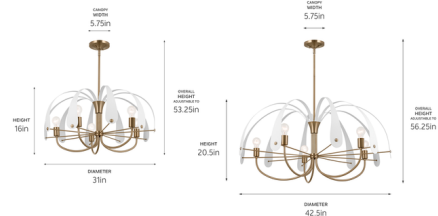

By Kichler

Description

Transform your space with the Petal Chandelier. Inspired by leaves, a series of curved straps sprout from the center and surround the lights to form a unique statement piece. The look can be customized using the included sets of white and black straps. This chandelier also showcases a refined finish and ribbing on the central column, a nod to Art Deco elegance.

Shown in champagne bronze / black / white

Specifications

COLOR Black / White
BODY FINISH Champagne Bronze
WATTAGE 300W
DIMMER Standard 120V
DIMENSIONS 31"W x 16"H
BULB NOT INCLUDED 5 x A19/Medium (E26)/60W/120V Incandescent
OTHER BULB OPTIONS 5 x A19/Medium (E26)/120V LED