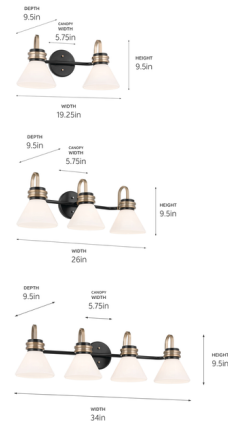

By Kichler

Description

The Farum Bathroom Vanity Light combines a modern metal finish with smooth glass cone shades for a versatile aesthetic that works well in many design settings. Subtle industrial influence is seen in the stepped detailing on the collars and rivets on the backplate. This light is perfect for illuminating your master bath or guest bathroom.

Shown in black / opal

Specifications

COLOR Opal
BODY FINISH Black
WATTAGE 18W
DIMMER Standard 120V
DIMENSIONS 19.25"W x 9.5"H x 9.5"D
BULB NOT INCLUDED 2 x A19/Medium (E26)/9W/120V LED

CLICK TO VIEW PRODUCT