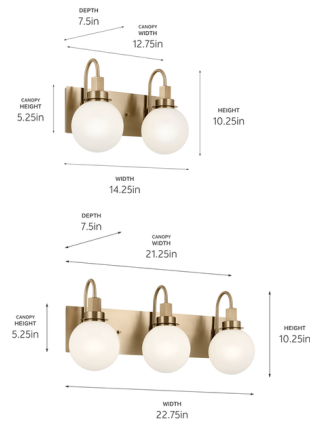

## Hex Bathroom Vanity Light By Kichler

### Description

The Hex Bathroom Vanity Light combines bold geometric shapes into a clean design that modernizes your space. Its opal glass globes are supported by slim U-shaped arms with hexagonal decorative elements, and a simple rectangular backplate completes the look. Light is softened through the glass diffusers and provides warm ambient illumination for bathrooms and powder rooms.

### Specifications

COLOR . . . . . Opal  
BODY FINISH . . . . . Champagne Bronze  
WATTAGE . . . . . 120W  
DIMMER . . . . . Standard 120V  
DIMENSIONS . . . . . 14.25"W x 10.25"H x 7.5"D  
BULB NOT INCLUDED . . . . . 2 x B10/Candelabra (E12)/60W/120V Incandescent  
OTHER BULB OPTIONS . . . . . 2 x B10/Candelabra (E12)/120V LED