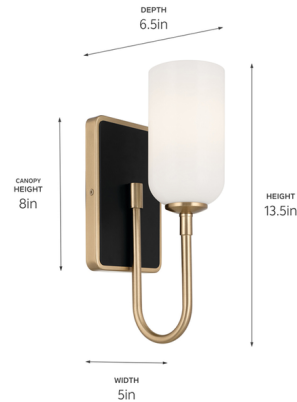

## Solia Wall Sconce

By Kichler

### Description

The Solia Wall Sconce exudes soft modern style in its simple form. Light is diffused through an opal glass shade, providing a warm ambient glow for your bathroom, living room, or dining room.

### Specifications

COLOR	Opal
BODY FINISH	Champagne Bronze
WATTAGE	60W
DIMMER	Standard 120V
DIMENSIONS	5"W x 13.5"H x 6.5"D
BULB NOT INCLUDED	1 x B10/Candelabra (E12)/60W/120V Incandescent
OTHER BULB OPTIONS	1 x B10/Candelabra (E12)/120V LED