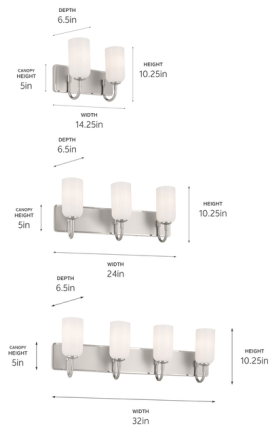

Lightology

lightology.com
866-954-4489
04-25-26

Project: _____
 Company: _____
 Location: _____ Fixture Type: _____
 SPEC #: **KHR1223241**
 Approved On: _____ Approved By: _____

Solia Bathroom Vanity Light By Kichler

Description

The Solia Bathroom Vanity Light exudes soft modern style in its simple form. Light is diffused through opal glass shades, providing a warm ambient glow for your bathroom or powder room.

Shown in polished nickel / opal

Specifications

COLOR	Opal
BODY FINISH	Polished Nickel
WATTAGE	120W
DIMMER	Standard 120V
DIMENSIONS	14.25"W x 10.25"H x 6.5"D
BULB NOT INCLUDED	2 x B10/Candelabra (E12)/60W/120V Incandescent
OTHER BULB OPTIONS	2 x B10/Candelabra (E12)/120V LED