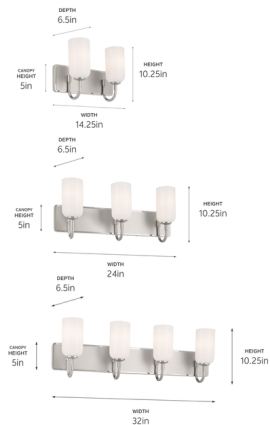

Lightology

lightology.com
866-954-4489
04-25-26

Project: _____

Company: _____

Location: _____ Fixture Type: _____

SPEC #: **KHR1223241**

Approved On: _____ Approved By: _____

Solia Bathroom Vanity Light By Kichler

Description

The Solia Bathroom Vanity Light exudes soft modern style in its simple form. Light is diffused through opal glass shades, providing a warm ambient glow for your bathroom or powder room.

Shown in polished nickel / opal

Specifications

COLOR Opal
BODY FINISH Polished Nickel
WATTAGE 120W
DIMMER Standard 120V
DIMENSIONS 14.25"W x 10.25"H x 6.5"D
BULB NOT INCLUDED 2 x B10/Candelabra (E12)/60W/120V Incandescent
OTHER BULB OPTIONS 2 x B10/Candelabra (E12)/120V LED