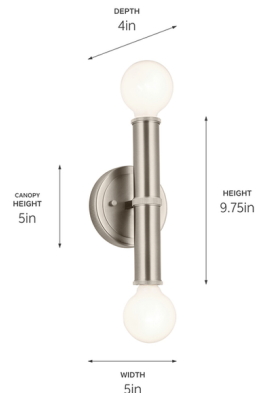

## Torche Wall Sconce

By Kichler

### Description

With a sleek bar design and fine rib detailing inspired by classic hardware, the Torche Wall Sconce updates your space with a clean, modern look. You can tailor the look by experimenting with different bulb styles. Place this sconce by a bathroom mirror, or install multiple in a living room or down a hallway.

### Specifications

COLOR	N/A
BODY FINISH	Brushed Nickel
WATTAGE	120W
DIMMER	Standard 120V
DIMENSIONS	5"W x 9.75"H x 4"D
BULB NOT INCLUDED	2 x G25/Medium (E26)/60W/120V Incandescent
OTHER BULB OPTIONS	2 x A19/Medium (E26)/120V Incandescent 2 x A19/Medium (E26)/120V LED 2 x G25/Medium (E26)/120V LED