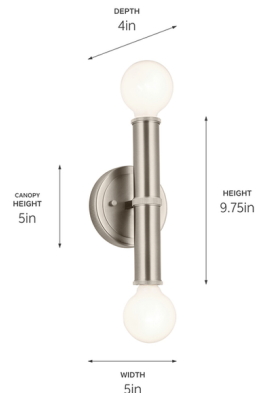

Shown in brushed nickel

CLICK TO VIEW PRODUCT

Notes: