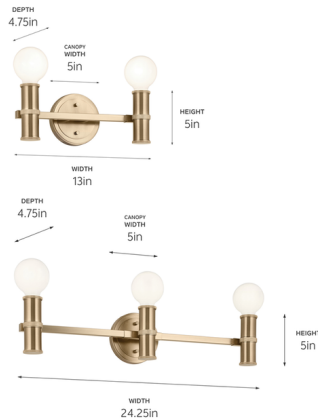

Shown in champagne bronze