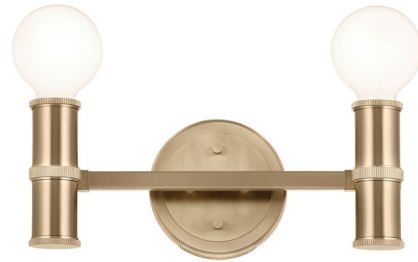

Lightology

lightology.com
866-954-4489
04-25-26

Project: _____

Company: _____

Location: _____ Fixture Type: _____

SPEC #: **KHR1223254**

Approved On: _____ Approved By: _____

Torche Bathroom Vanity Light By Kichler

Description

The Torche Bathroom Vanity Light is a sleek, modern light that adds a touch of sophistication to your bathroom or powder room. Its exposed bulb design lets you tailor the look by experimenting with different bulb styles, and fine rib detailing on the lamp holders offer a classic hardware aesthetic.

Specifications

COLOR	N/A
BODY FINISH	Champagne Bronze
WATTAGE	120W
DIMMER	Standard 120V
DIMENSIONS	13"W x 5"H x 4.75"D
BULB NOT INCLUDED	2 x G25/Medium (E26)/60W/120V Incandescent
OTHER BULB OPTIONS	2 x A19/Medium (E26)/120V Incandescent 2 x A19/Medium (E26)/120V LED 2 x G25/Medium (E26)/120V LED

Shown in champagne bronze

CLICK TO VIEW PRODUCT

Notes: