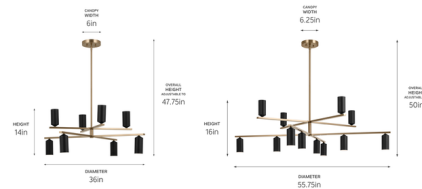

CLICK TO VIEW PRODUCT

Notes: