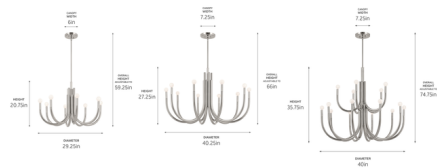

By Kichler

Description

The Odensa Chandelier is on-trend with its bold tube arms and exposed bulb design. Ridged detailing under the bulbs and on the center column add a touch of both refinement and industrial edginess. The Odensa is a great option for updating your living room or dining area.

Shown in polished nickel

Specifications

COLOR	N/A
BODY FINISH	Polished Nickel
WATTAGE	480W
DIMMER	Standard 120V
DIMENSIONS	29.25"W x 20.75"H
BULB NOT INCLUDED	8 x G16.5/Candelabra (E12)/60W/120V Incandescent
OTHER BULB OPTIONS	8 x G16.5/Candelabra (E12)/120V LED
	8 x B10/Candelabra (E12)/120V Incandescent
	8 x B10/Candelabra (E12)/120V LED
	8 x T6/Candelabra (E12)/120V Incandescent
	8 x T6/Candelabra (E12)/120V LED