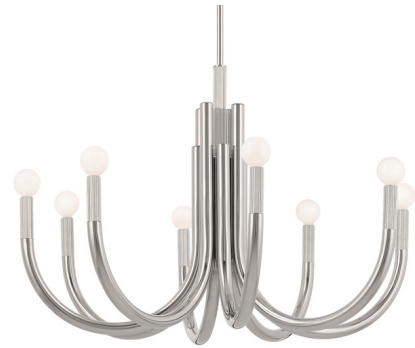

Lightology

lightology.com
866-954-4489
04-25-26

Project: _____

Company: _____

Location: _____ Fixture Type: _____

SPEC #: **KHR1223260**

Approved On: _____ Approved By: _____

Odensa Chandelier

By Kichler

Description

The Odensa Chandelier is on-trend with its bold tube arms and exposed bulb design. Ridged detailing under the bulbs and on the center column add a touch of both refinement and industrial edginess. The Odensa is a great option for updating your living room or dining area.

Shown in polished nickel

Specifications

COLOR	N/A
BODY FINISH	Polished Nickel
WATTAGE	480W
DIMMER	Standard 120V
DIMENSIONS	29.25"W x 20.75"H
BULB NOT INCLUDED	8 x G16.5/Candelabra (E12)/60W/120V Incandescent
OTHER BULB OPTIONS	8 x G16.5/Candelabra (E12)/120V LED
	8 x B10/Candelabra (E12)/120V Incandescent
	8 x B10/Candelabra (E12)/120V LED
	8 x T6/Candelabra (E12)/120V Incandescent
	8 x T6/Candelabra (E12)/120V LED