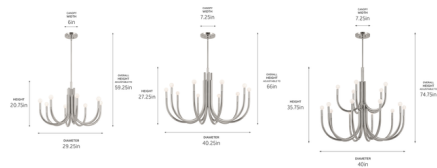

CLICK TO VIEW PRODUCT

Notes: