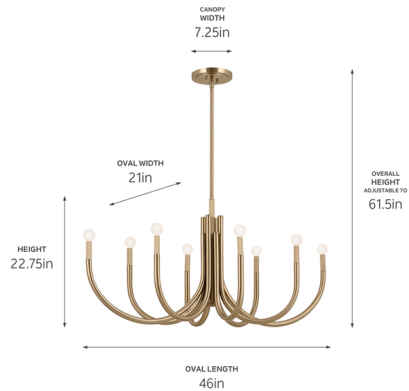

CLICK TO VIEW PRODUCT

Notes: