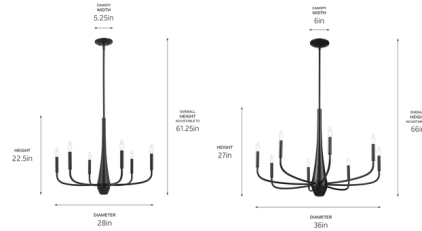

By Kichler

Description

The Deela Chandelier is an update on the classic fixture, maintaining the traditional candlestick arrangement while showcasing clean lines and a tapered center column inspired by Ukrainian vases. Use it as a centerpiece for welcoming guests in a foyer or creating a welcoming feel in a dining room.

Shown in black

Specifications

COLOR N/A
BODY FINISH Black
WATTAGE 450W
DIMMER Standard 120V
DIMENSIONS 28"W x 22.5"H
BULB NOT INCLUDED 6 x B10/Candelabra (E12)/75W/120V Incandescent
OTHER BULB OPTIONS 6 x B10/Candelabra (E12)/120V LED