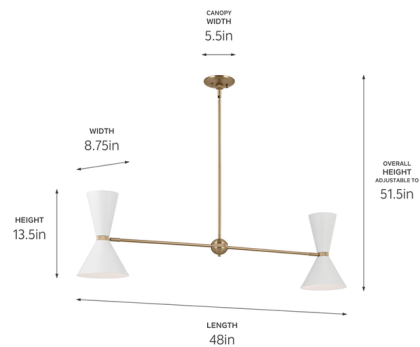

By Kichler

Description

The Phix Linear Chandelier offers a simple, contemporary aesthetic inspired by midcentury silhouettes. Cone-shaped shades are set on either end of a minimal frame, emitting light both upwards and downwards to provide direct and indirect illumination. The narrow and wide shades can be installed in the up or down positions and they also pivot, allowing you to change the look of the chandelier and adjust light direction.

Shown in champagne bronze / white

Specifications

COLOR	White
BODY FINISH	Champagne Bronze
WATTAGE	240W
DIMMER	Standard 120V
DIMENSIONS	48"L x 8.75"W x 13.5"H
BULB NOT INCLUDED	4 x A19/Medium (E26)/60W/120V Incandescent
OTHER BULB OPTIONS	4 x A19/Medium (E26)/120V LED