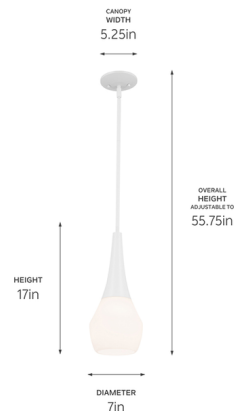

CLICK TO VIEW PRODUCT

Notes: