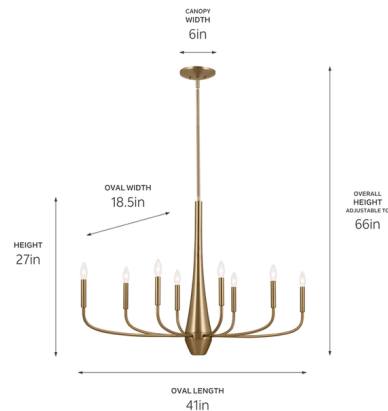

By Kichler

Description

The Deela Oval Chandelier is an update on the classic fixture, maintaining the traditional candlestick arrangement while showcasing clean lines and a tapered center column inspired by Ukranian vases. Its elongated design is perfect for placement over a long dining table or living room area.

Shown in champagne bronze

Specifications

COLOR	N/A
BODY FINISH	Champagne Bronze
WATTAGE	600W
DIMMER	Standard 120V
DIMENSIONS	41"L x 18.5"W x 27"H
BULB NOT INCLUDED	8 x B10/Candelabra (E12)/75W/120V Incandescent
OTHER BULB OPTIONS	8 x B10/Candelabra (E12)/120V LED