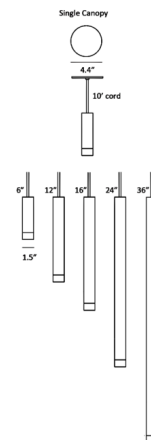

Description

The Combi Pendant series is a playful, make-it-your-own fixture that can be made to fit any interior decor. The 1.5 inch cylindrical light is available in five cylinder length options with a round 4.4 inch canopy for mounting. Over 12 optional attachments are available including elements such as a metal shade, decorative glass or metal plate, acoustic panel, and a diffused glass ball.

Specifications

COLOR	N/A
BODY FINISH	Matte White
WATTAGE	7.7W
DIMMER	Low Voltage Electronic
DIMENSIONS	1.5"W x 6"H
INTEGRATED LED MODULE	1 x LED/7.7W/120V LED
COUNTRY OF ORIGIN	China

Technical Information

LAMP LIFE	50000 hours
COLOR RENDERING	90 CRI
LAMP COLOR	2700K
LUMENS/WATT	58.44
LUMINOUS FLUX	450 lumens

Shown in matte white

CLICK TO VIEW PRODUCT

Notes: