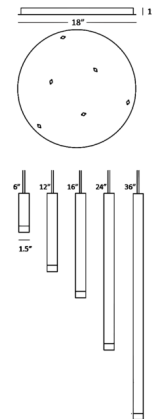

Description

The Combi Multi-Light Pendant series is a playful, make-it-your-own fixture that can be made to fit any interior decor. The 1.5 inch cylindrical light is available in five cylinder length options with a circular 18 inch canopy for mounting. Note: Not all options are shown. Over 12 optional attachments are available for the Combi including elements such as a metal shade, decorative glass or metal plate, acoustic panel, and a diffused glass ball.

Specifications

COLOR	N/A
BODY FINISH	Matte Black / Brushed Brass
WATTAGE	23.1W
DIMMER	Low Voltage Electronic
DIMENSIONS	18"W x 6"H
INTEGRATED LED MODULE	3 x LED/7.7W/120V LED
COUNTRY OF ORIGIN	China

Technical Information

LAMP LIFE	50000 hours
COLOR RENDERING	90 CRI
LAMP COLOR	2700K
LUMENS/WATT	175.32
LUMINOUS FLUX	1350 lumens

Shown in matte black / brushed brass

CLICK TO VIEW PRODUCT

Notes: