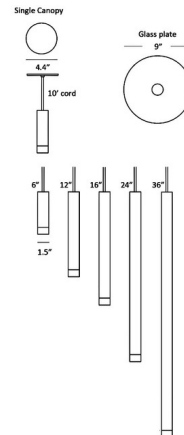

CLICK TO VIEW PRODUCT

Notes: