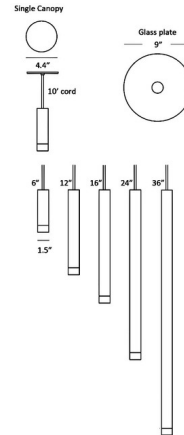

CLICK TO VIEW PRODUCT

Notes: