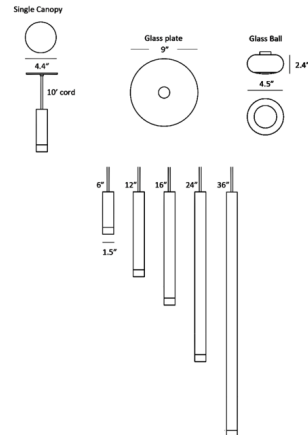

### Description

The Combi Pendant series is a playful, make-it-your-own fixture that can be made to fit any interior decor. The 1.5 inch cylindrical light is available in five cylinder length options with a round 4.4 inch canopy for mounting. Features a decorative glass plate and Frost White glass ball accessory. Note: Not all options are shown. Over 12 optional attachments are available for the Combi including elements such as a metal shade, decorative glass or metal plate, acoustic panel, and a diffused glass ball.

### Specifications

COLOR . . . . . Tea Brown  
 BODY FINISH . . . . . Matte Black / Brushed Brass  
 WATTAGE . . . . . 7.7W  
 DIMMER . . . . . Low Voltage Electronic  
 DIMENSIONS . . . . . 9"W x 6"H  
 INTEGRATED LED MODULE . . . . . 1 x LED/7.7W/120V LED  
 COUNTRY OF ORIGIN . . . . . China

### Technical Information

LAMP LIFE . . . . . 50000 hours  
 COLOR RENDERING . . . . . 90 CRI  
 LAMP COLOR . . . . . 2700K  
 LUMENS/WATT . . . . . 42.86  
 LUMINOUS FLUX . . . . . 330 lumens

Shown in matte black / brushed brass / tea brown