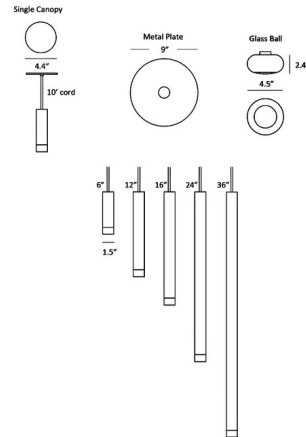

Description

The Combi Pendant series is a playful, make-it-your-own fixture that can be made to fit any interior decor. The 1.5 inch cylindrical light is available in five cylinder length options with a round 4.4 inch canopy for mounting. Features a decorative aluminum plate and Frost White glass ball accessory. Note: Not all options are shown. Over 12 optional attachments are available for the Combi including elements such as a metal shade, decorative glass or metal plate, acoustic panel, and a diffused glass ball.

Specifications

COLOR	Brass
BODY FINISH	Matte Black / Brushed Brass
WATTAGE	7.7W
DIMMER	Low Voltage Electronic
DIMENSIONS	9"W x 6"H
INTEGRATED LED MODULE	1 x LED/7.7W/120V LED
COUNTRY OF ORIGIN	China

Technical Information

LAMP LIFE	50000 hours
COLOR RENDERING	90 CRI
LAMP COLOR	2700K
LUMENS/WATT	42.86
LUMINOUS FLUX	330 lumens

Shown in matte black / brushed brass / brass

CLICK TO VIEW PRODUCT

Notes: