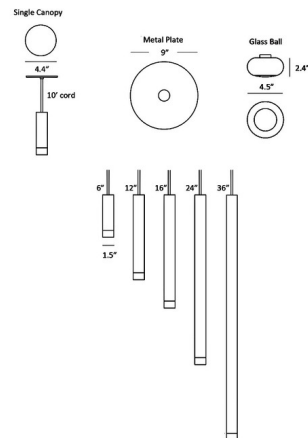

Description

The Combi Pendant series is a playful, make-it-your-own fixture that can be made to fit any interior decor. The 1.5 inch cylindrical light is available in five cylinder length options with a round 4.4 inch canopy for mounting. Features a decorative aluminum plate and Frost White glass ball accessory. Note: Not all options are shown. Over 12 optional attachments are available for the Combi including elements such as a metal shade, decorative glass or metal plate, acoustic panel, and a diffused glass ball.

Specifications

COLOR Brass
BODY FINISH Matte Black / Brushed Brass
WATTAGE 7.7W
DIMMER Low Voltage Electronic
DIMENSIONS 9"W x 6"H
INTEGRATED LED MODULE 1 x LED/7.7W/120V LED
COUNTRY OF ORIGIN China

Technical Information

LAMP LIFE 50000 hours
COLOR RENDERING 90 CRI
LAMP COLOR 2700K
LUMENS/WATT 42.86
LUMINOUS FLUX 330 lumens

Shown in matte black / brushed brass / brass

CLICK TO VIEW PRODUCT

Notes: