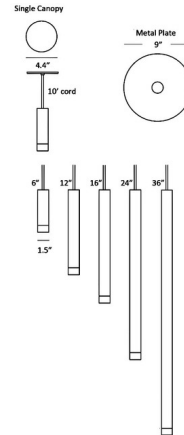

Description

The Combi Pendant series is a playful, make-it-your-own fixture that can be made to fit any interior decor. The 1.5 inch cylindrical light is available in five cylinder length options with a round 4.4 inch canopy for mounting. Features a decorative aluminum plate accessory. Note: Not all options are shown. Over 12 optional attachments are available for the Combi including elements such as a metal shade, decorative glass or metal plate, acoustic panel, and a diffused glass ball.

Specifications

COLOR	Brass
BODY FINISH	Matte Black / Brushed Brass / Brass
WATTAGE	7.7W
DIMMER	Low Voltage Electronic
DIMENSIONS	9"W x 6"H
INTEGRATED LED MODULE	1 x LED/7.7W/120V LED
COUNTRY OF ORIGIN	China

Technical Information

LAMP LIFE	50000 hours
COLOR RENDERING	90 CRI
LAMP COLOR	2700K
LUMENS/WATT	58.44
LUMINOUS FLUX	450 lumens

Shown in matte black / brushed brass / brass / brass

CLICK TO VIEW PRODUCT

Notes: