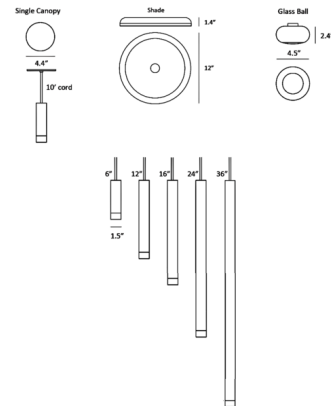

### Description

The Combi Pendant series is a playful, make-it-your-own fixture that can be made to fit any interior decor. The 1.5 inch cylindrical light is available in five cylinder length options with a round 4.4 inch canopy for mounting. Features a metal shade and Frost White glass ball accessory. Note: Not all options are shown. Over 12 optional attachments are available for the Combi including elements such as a metal shade, decorative glass or metal plate, acoustic panel, and a diffused glass ball.

### Specifications

COLOR	Frost White
BODY FINISH	Matte Black
WATTAGE	7.7W
DIMMER	Low Voltage Electronic
DIMENSIONS	12"W x 12"H
INTEGRATED LED MODULE	1 x LED/7.7W/120V LED
COUNTRY OF ORIGIN	China

### Technical Information

LAMP LIFE	50000 hours
COLOR RENDERING	90 CRI
LAMP COLOR	2700K
LUMENS/WATT	42.86
LUMINOUS FLUX	330 lumens

Shown in matte black / frost white

CLICK TO VIEW PRODUCT

Notes: