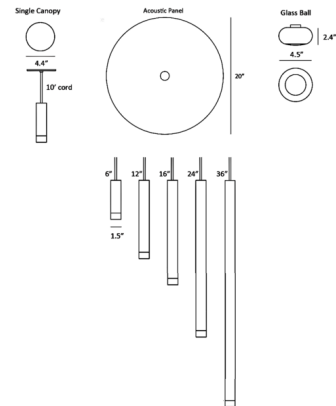

Description

The Combi Pendant series is a playful, make-it-your-own fixture that can be made to fit any interior decor. The 1.5 inch cylindrical light is available in five cylinder length options with a round 4.4 inch canopy for mounting. Features an acoustic panel and Frost White glass ball accessory. Note: Not all options are shown. Over 12 optional attachments are available for the Combi including elements such as a metal shade, decorative glass or metal plate, acoustic panel, and a diffused glass ball.

Shown in matte white / charcoal

Specifications

COLOR	Charcoal
BODY FINISH	Matte White
WATTAGE	7.7W
DIMMER	Low Voltage Electronic
DIMENSIONS	20"W x 12"H
INTEGRATED LED MODULE	1 x LED/7.7W/120V LED
COUNTRY OF ORIGIN	China

Technical Information

LAMP LIFE	50000 hours
COLOR RENDERING	90 CRI
LAMP COLOR	2700K
LUMENS/WATT	42.86
LUMINOUS FLUX	330 lumens

CLICK TO VIEW PRODUCT

Notes: