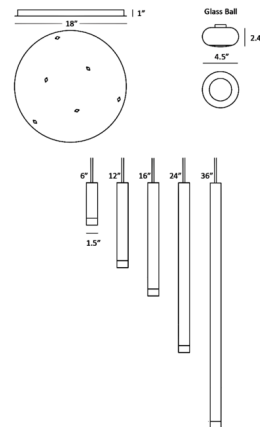

### Description

The Combi Multi-Light Pendant series is a playful, make-it-your-own fixture that can be made to fit any interior decor. The 1.5 inch cylindrical light is available in five cylinder length options with a circular 18 inch canopy for mounting. Features a Frost White glass ball accessory. Note: Not all options are shown. Over 12 optional attachments are available for the Combi including elements such as a metal shade, decorative glass or metal plate, acoustic panel, and a diffused glass ball.

### Specifications

COLOR	Frost White
BODY FINISH	Matte Black / Brushed Brass
WATTAGE	23.1W
DIMMER	Low Voltage Electronic
DIMENSIONS	18"W x 6"H
INTEGRATED LED MODULE	3 x LED/7.7W/120V LED
COUNTRY OF ORIGIN	China

### Technical Information

LAMP LIFE	50000 hours
COLOR RENDERING	90 CRI
LAMP COLOR	2700K
LUMENS/WATT	128.57
LUMINOUS FLUX	990 lumens

Shown in matte black / brushed brass / frost white

CLICK TO VIEW PRODUCT