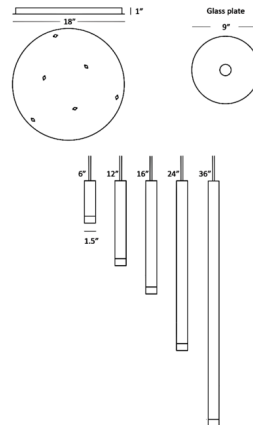

Description

The Combi Multi-Light Pendant series is a playful, make-it-your-own fixture that can be made to fit any interior decor. The 1.5 inch cylindrical light is available in five cylinder length options with a circular 18 inch canopy for mounting. Features a decorative glass plate accessory. Note: Not all options are shown. Over 12 optional attachments are available for the Combi including elements such as a metal shade, decorative glass or metal plate, acoustic panel, and a diffused glass ball.

Specifications

COLOR	Dark Grey
BODY FINISH	Matte Black / Dark Grey
WATTAGE	23.1W
DIMMER	Low Voltage Electronic
DIMENSIONS	18"W x 12"H
INTEGRATED LED MODULE	3 x LED/7.7W/120V LED
COUNTRY OF ORIGIN	China

Technical Information

LAMP LIFE	50000 hours
COLOR RENDERING	90 CRI
LAMP COLOR	2700K
LUMENS/WATT	175.32
LUMINOUS FLUX	1350 lumens

Shown in matte black / dark grey / dark grey

CLICK TO VIEW PRODUCT

Notes: