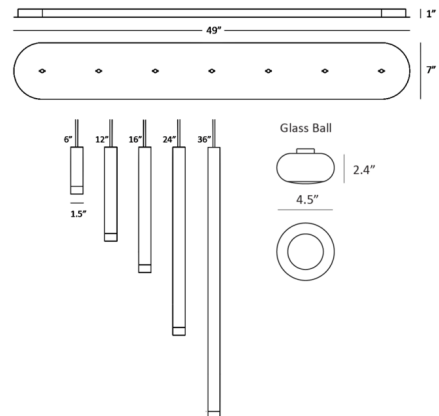

Shown in matte black / frost white