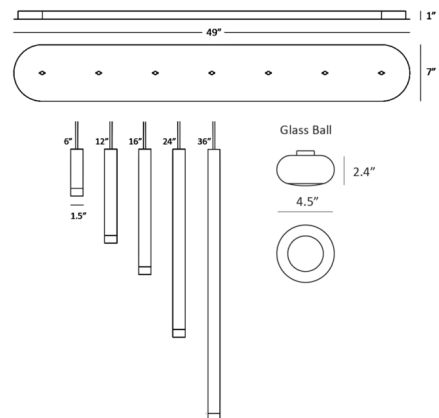

Shown in matte black / frost white