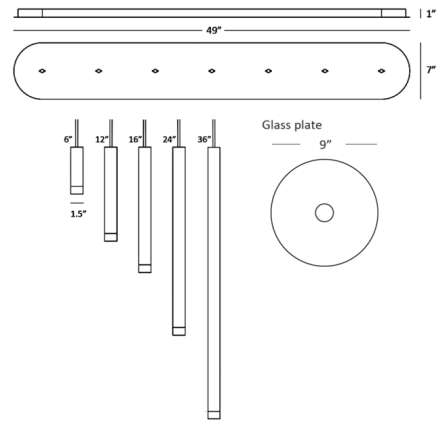

Shown in matte black / brushed brass / tea brown / tea brown