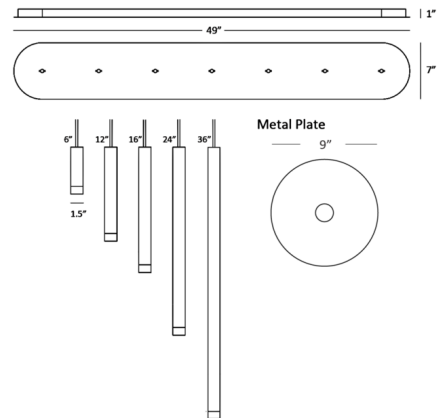

Shown in matte black / brass