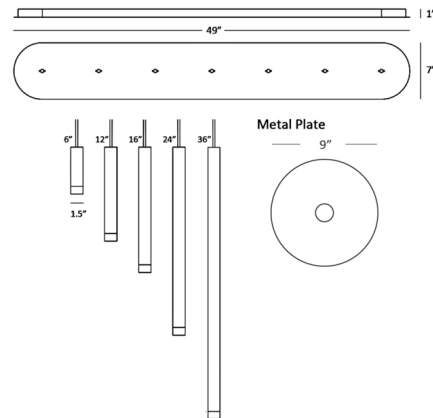

Shown in matte black / brass