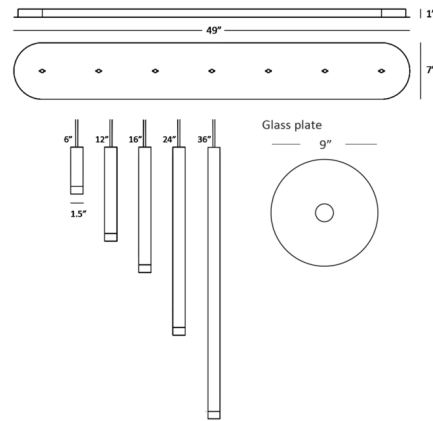

Shown in matte white / multicolor

CLICK TO VIEW PRODUCT

Notes: