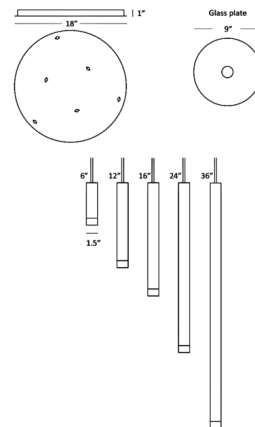

## Combi Multi-Light Pendant with Mixed Decorative Glass Plate By Koncept Lighting

### Description

The Combi Multi-Light Pendant series is a playful, make-it-your-own fixture that can be made to fit any interior decor. The 1.5 inch cylindrical light is offered in five cylinder length options with a round 18 inch canopy for mounting. Features multi-height (6, 12 and 16 inch) cylinders with decorative glass plates in Tea Brown, Dark Grey and Turquoise. Note: Not all options are shown. Over 12 optional attachments are available for the Combi including elements such as a metal shade, decorative glass or metal plate, acoustic panel, and a diffused glass ball.

### Specifications

COLOR	Multicolor
BODY FINISH	Matte White
WATTAGE	23.1W
DIMMER	Low Voltage Electronic
DIMENSIONS	18"W x 1"H
INTEGRATED LED MODULE	3 x LED/7.7W/120V LED
COUNTRY OF ORIGIN	China

### Technical Information

LAMP LIFE	50000 hours
COLOR RENDERING	90 CRI
LAMP COLOR	2700K
LUMENS/WATT	175.32
LUMINOUS FLUX	1350 lumens

CLICK TO VIEW PRODUCT

Notes: