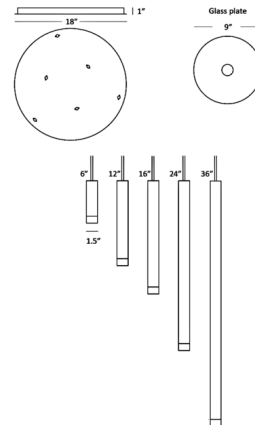

Lightology

lightology.com
866-954-4489
07-03-26

Project: _____

Company: _____

Location: _____ Fixture Type: _____

SPEC #: **KNC1223411**

Approved On: _____ Approved By: _____

Combi Multi-Light Pendant with Mixed Decorative Glass Plate By Koncept Lighting

Description

The Combi Multi-Light Pendant series is a playful, make-it-your-own fixture that can be made to fit any interior decor. The 1.5 inch cylindrical light is offered in five cylinder length options with a round 18 inch canopy for mounting. Features multi-height (6, 12 and 16 inch) cylinders with decorative glass plates in Tea Brown, Dark Grey and Turquoise. Note: Not all options are shown. Over 12 optional attachments are available for the Combi including elements such as a metal shade, decorative glass or metal plate, acoustic panel, and a diffused glass ball.

Shown in matte white / multicolor

Specifications

COLOR	Multicolor
BODY FINISH	Matte White
WATTAGE	23.1W
DIMMER	Low Voltage Electronic
DIMENSIONS	18"W x 1"H
INTEGRATED LED MODULE	3 x LED/7.7W/120V LED
COUNTRY OF ORIGIN	China

Technical Information

LAMP LIFE	50000 hours
COLOR RENDERING	90 CRI
LAMP COLOR	2700K
LUMENS/WATT	175.32
LUMINOUS FLUX	1350 lumens

CLICK TO VIEW PRODUCT

Notes: