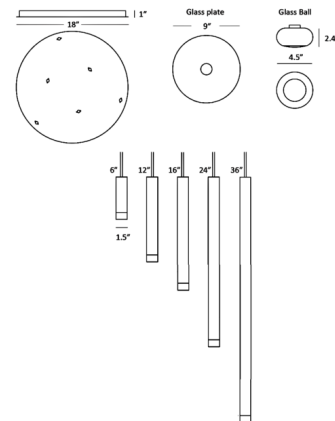

CLICK TO VIEW PRODUCT

Notes: