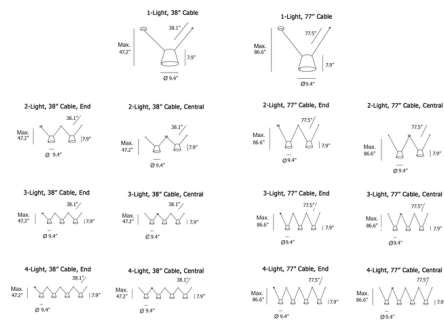

Description

Create a custom lighting design with the Attic Lateral Cone Pendant, a system of conical aluminum shades hung on cables. Hanging height and spacing of the lights can be tailored to your needs by choosing a suitable cable length among the two options, and experimenting with anchor point positions on the ceiling. Two canopy options are available: the end option is positioned at the endpoint of your cable arrangement, and the central option is at one of the intermediate points. Available with 38 or 77 inches of cable from the pendant to ceiling. The Attic offers a creative, modern aesthetic and plenty of illumination for kitchens, dining areas and workspaces.

Specifications

COLOR Gold
 BODY FINISH Black
 WATTAGE 45W
 DIMMER Standard 120V
 DIMENSIONS 118.13"L x 9.5"W x 8"H
 BULB NOT INCLUDED 3 x A19/Medium (E26)/15W/120V LED
 COUNTRY OF ORIGIN Spain

Shown in black / gold