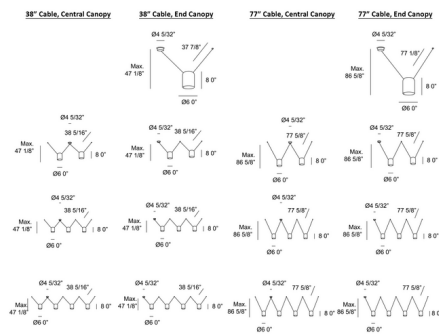

Description

Personalize your lighting setup with the Attic Lateral Cylinder Pendant. This innovative system is made up of cylindrical aluminum shades suspended on adjustable cables. Tailor the hanging height and spacing of the lights to suit your needs by selecting the ideal cable length from two available options, and experimenting with anchor point positions on the ceiling. Two canopy options are available: the end option is positioned at the endpoint of your cable arrangement, and the central option is at one of the intermediate points. Available with 38 or 77 inches of cable from the pendant to ceiling. The Attic offers a creative, modern design element and plenty of illumination for kitchens, dining areas and workspaces.

Shown in black / black

Specifications

COLOR	Black
BODY FINISH	Black
WATTAGE	45W
DIMMER	Standard 120V
DIMENSIONS	118.13\"L x 6\"W x 8\"H
BULB NOT INCLUDED	3 x A19/Medium (E26)/15W/120V LED
COUNTRY OF ORIGIN	Spain