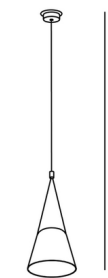

## Attic Cone Pendant

By LedsC4

### Description

The Attic Cone Pendant combines a sleek tapered aluminum shade with a simple cable hanging system. This versatile look works well with many interior design styles from contemporary to industrial. Place a pair of these mini pendants on either side of a bed, suspend a row over a modern kitchen island, or create an eye-catching cluster with varying heights in a living room.

Shown in black / black

Ø4 5/32"

Max.  
113 5/8"

Ø9 1/2"

### Specifications

COLOR	Black
BODY FINISH	Black
WATTAGE	15W
DIMMER	Standard 120V
DIMENSIONS	9.5"W
BULB NOT INCLUDED	1 x A19/Medium (E26)/15W/120V LED
COUNTRY OF ORIGIN	Spain

CLICK TO VIEW PRODUCT

Notes: