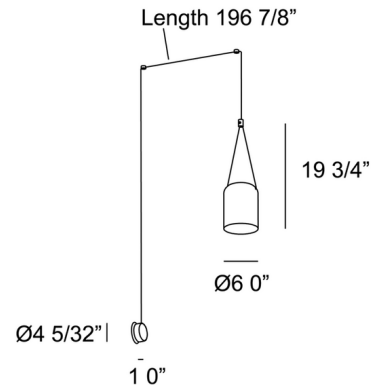

### Description

The Attic Cylinder Wall Light is an innovative fixture where the cable becomes an eye-catching element of the overall design. Anchor points guide the cable up the wall and across the ceiling, forming a distinctive angular configuration. A sleek aluminum shade hangs from the cable, completing the simple yet intriguing aesthetic. You can position the anchor points to achieve a hanging height and light location that perfectly fit your needs. The Attic complements many interior design styles ranging from contemporary to industrial, and elevates any space with its modern appeal.

### Specifications

COLOR	Gold
BODY FINISH	Black
WATTAGE	15W
DIMMER	Standard 120V
DIMENSIONS	6"W x 19.75"H
BULB NOT INCLUDED	1 x A19/Medium (E26)/15W/120V LED
COUNTRY OF ORIGIN	Spain

Shown in black / gold