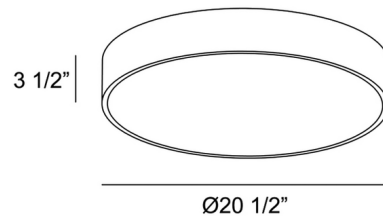

CLICK TO VIEW PRODUCT

Notes: