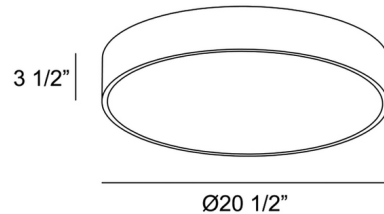

CLICK TO VIEW PRODUCT

Notes: