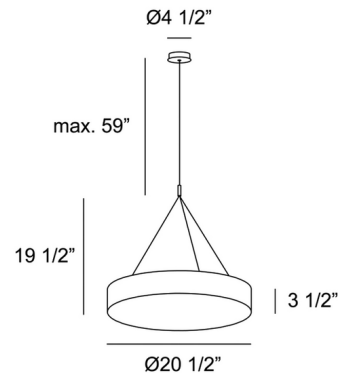

CLICK TO VIEW PRODUCT

Notes: