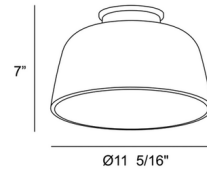

By LedsC4

Description

With its smooth lines and sleek profile, the Miso Ceiling Light adapts well to any space. Its steel shade is shaped like a soup bowl and serves up a wide wash of warm ambieng light suitable for residential and commercial applications.

Shown in black / gold

Specifications

COLOR	N/A
BODY FINISH	Black / Gold
WATTAGE	15W
DIMMER	Standard 120V
DIMENSIONS	11.31"W x 7"H
BULB NOT INCLUDED	1 x A19/Medium (E26)/15W/120V LED
COUNTRY OF ORIGIN	Spain