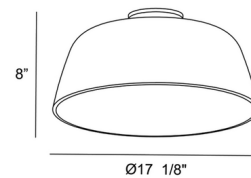

By LedsC4

Description

With its smooth lines and sleek profile, the Miso Ceiling Light adapts well to any space. Its steel shade is shaped like a soup bowl and serves up a wide wash of warm ambieng light suitable for residential and commercial applications.

Shown in black / gold

Specifications

COLOR	N/A
BODY FINISH	Black / Gold
WATTAGE	15W
DIMMER	Standard 120V
DIMENSIONS	11.31"W x 7"H
BULB NOT INCLUDED	1 x A19/Medium (E26)/15W/120V LED
COUNTRY OF ORIGIN	Spain