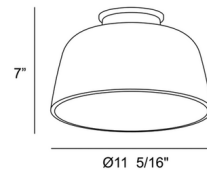

By LedsC4

Description

With its smooth lines and sleek profile, the Miso Ceiling Light adapts well to any space. Its steel shade is shaped like a soup bowl and serves up a wide wash of warm ambieng light suitable for residential and commercial applications.

Shown in black / gold

Specifications

COLOR	N/A
BODY FINISH	Black / Gold
WATTAGE	15W
DIMMER	Standard 120V
DIMENSIONS	11.31"W x 7"H
BULB NOT INCLUDED	1 x A19/Medium (E26)/15W/120V LED
COUNTRY OF ORIGIN	Spain