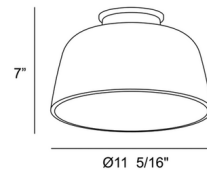

By LedsC4

Description

With its smooth lines and sleek profile, the Miso Ceiling Light adapts well to any space. Its steel shade is shaped like a soup bowl and serves up a wide wash of warm ambieng light suitable for residential and commercial applications.

Shown in black / white

Specifications

COLOR	N/A
BODY FINISH	Black / White
WATTAGE	15W
DIMMER	Standard 120V
DIMENSIONS	11.31"W x 7"H
BULB NOT INCLUDED	1 x A19/Medium (E26)/15W/120V LED
COUNTRY OF ORIGIN	Spain