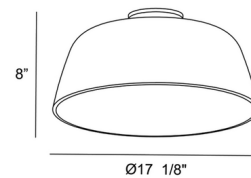

By LedsC4

Description

With its smooth lines and sleek profile, the Miso Ceiling Light adapts well to any space. Its steel shade is shaped like a soup bowl and serves up a wide wash of warm ambieng light suitable for residential and commercial applications.

Shown in black / white

Specifications

COLOR	N/A
BODY FINISH	Black / White
WATTAGE	15W
DIMMER	Standard 120V
DIMENSIONS	11.31"W x 7"H
BULB NOT INCLUDED	1 x A19/Medium (E26)/15W/120V LED
COUNTRY OF ORIGIN	Spain