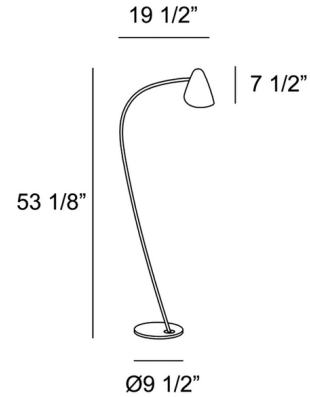

By LedsC4

Description

The Organic Floor Lamp channels the beauty of flowers and leaves through its softly curved profile. Its petal-shaped shade is set on a gracefully arched stem, and it has a golden interior that reflects light into your space. Use it as a reading lamp in your living room, or place it in your home office to add a contemporary touch. Full horizontal rotation (355 degrees), Downward tilting (90 degrees). On/off foot switch.

Shown in black

Specifications

COLOR	N/A
BODY FINISH	Black
WATTAGE	15W
DIMMER	N/A
DIMENSIONS	9.5"W x 53.125"H x 19.5"D
BULB NOT INCLUDED	1 x A19/Medium (E26)/15W/120V LED
COUNTRY OF ORIGIN	Spain

CLICK TO VIEW PRODUCT