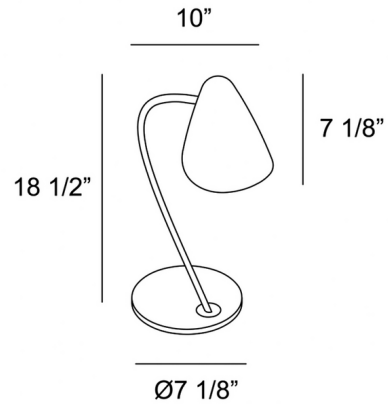

By LedsC4

Description

The soft, gently curved silhouette of the Organic Table Lamp draws inspiration from the natural beauty of flowers and leaves. Its curved shade features a gold interior that reflects a bright light into your space. Use it for task lighting at your desk or as a reading lamp by your bed.

Shown in black

Specifications

COLOR	N/A
BODY FINISH	Black
WATTAGE	15W
DIMMER	N/A
DIMENSIONS	7.125"W x 18.5"H x 10"D
BULB NOT INCLUDED	1 x A19/Medium (E26)/15W/120V LED
COUNTRY OF ORIGIN	Spain

CLICK TO VIEW PRODUCT