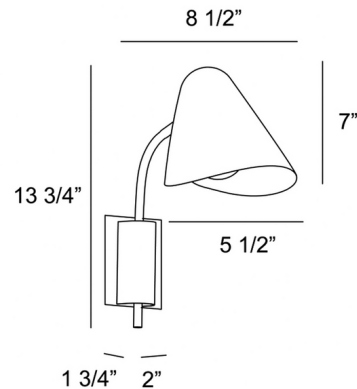

By LedsC4

Description

Inspired by flowers and leaves, the Organic Wall Sconce has a soft, gently curved silhouette that blends perfectly with any interior setting. Its gold shade interior enhances the light, offering an inviting glow for your space. A coverplate for mounting on standard US junction boxes is included. It is shown in the line drawing but not in the photos.

Shown in black

Specifications

COLOR	N/A
BODY FINISH	Black
WATTAGE	15W
DIMMER	Standard 120V
DIMENSIONS	5.5"W x 13.75"H x 8.5"D
BULB NOT INCLUDED	1 x B10/Candelabra (E12)/15W/120V LED
COUNTRY OF ORIGIN	Spain